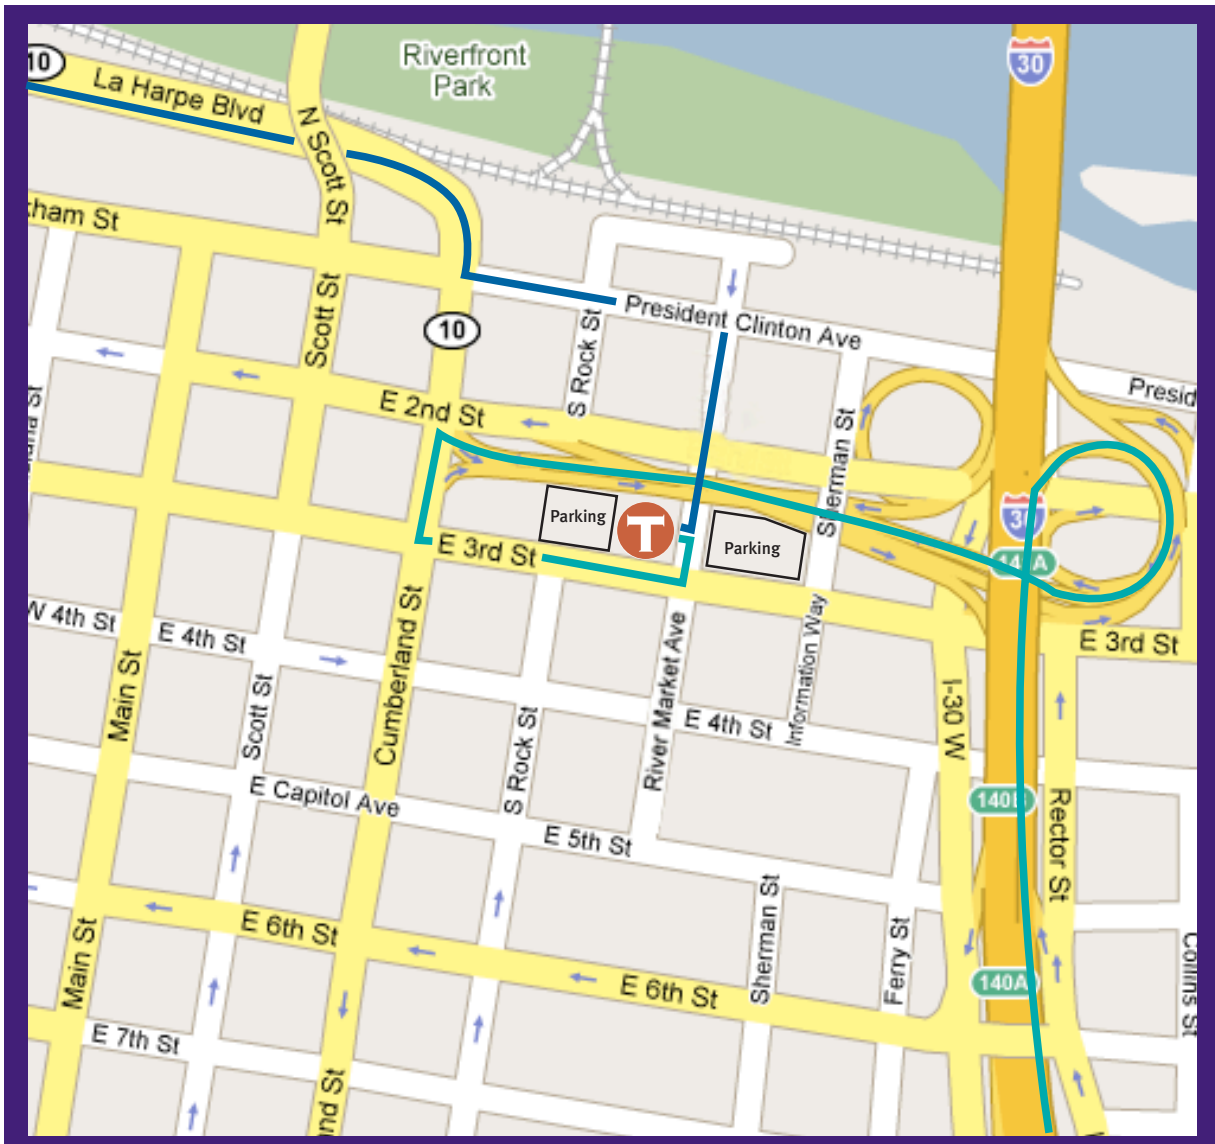

MARKS THE SPOT

200 River Market Avenue · Suite 501
Little Rock, Arkansas
501.664.5672

Need help finding Thoma Thoma? We're located in the River Market District in downtown Little Rock - just off I-30. When you're ready to move markets with our unique blend of Brand Power and Smart Creative, stop by and see us.

Directions from I-30:

- Head North on I-30
- Take exit 141A toward Clinton Ave
- Turn left at Cumberland St.
- Turn left on 3rd St.
- Turn left on River Market Avenue

Directions from Cantrell:

- Head southeast on Cantrell Road (Highway 10)
- Turn left at President Clinton Ave
- Turn right on River Market Avenue

*Visitor parking is metered on the street

T H O M A T H O M A